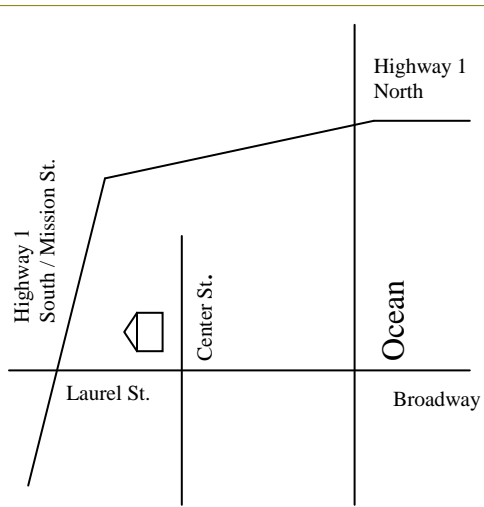

USE FEES FOR THE LOUDEN NELSON CENTER		
AREA	NON-PROFIT	STANDARD
CLASS ROOMS CAPACITY :1,4,5,7 .....49 PEOPLE 2.....15 PEOPLE	$18.00PER HOUR $144.00 8+ HOURS	$26.00 PER HOUR $208.00 8+HOURS
KITCHEN PER HOUR OVER 8 HOURS		
MULTIPURPOSE ROOM / ROOM. 3* CAPACITY: 127 SEATED 2 HOUR MINIMUM OVER SIX HOURS	$35.00 PER HOUR $175.00 5+HOURS	$55.00 PER HOUR $275.00 5+ HOURS
MULTI / KITCHEN* 2 HOUR MINIMUM OVER SIX HOURS *REFUNDABLE DEPOSIT OF $50	$45.00 PER HOUR $225.00 5+ HOURS	$70.00 PER HOUR $350.00 5+HOURS
AUDITORIUM CAPACITY : 238 SEATED 325 STANDING		
PRESENTATION /PERFORMANCE** 2 HOUR MINIMUM OVER FOUR HOURS **REFUNDABLE DEPOSIT OF $100 CLASS OR REHEARSAL 2 HOUR MINIMUM OVER 4 HOURS	$66.00 PER HOUR $330.00 5+HOURS $35.00 PER HOUR $175.00 5+HOURS	$100.00 PER HOUR $500.00 5+ HOURS $55.00 PER HOUR $275.00 5+HOURS

The Louden Nelson Center is located at the corner of Laurel and Center streets in downtown Santa Cruz.

From Highway 17 or Highway 1 South - Take Half Moon Bay / Highway 1 North exit. At the second traffic light go straight and turn left onto Laurel at the next light. Follow Laurel two blocks to the Center.

From Highway 1 North- Highway 1 becomes Mission Street. Take Mission to Laurel. Turn right on Laurel and follow to Center Street.

We're on Social Media
Follow Us Today!
@LoudenNelson
#LNCC