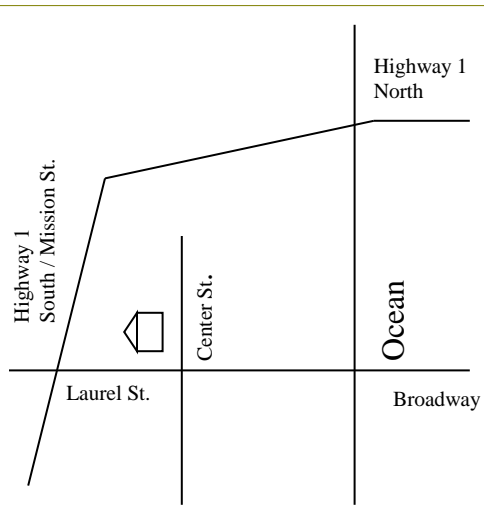

USE FEES FOR THE LOUDEN NELSON CENTER		
AREA	NON-PROFIT	STANDARD
CLASS ROOMS CAPACITY :1,4,5,7 .....49 PEOPLE 2.....15 PEOPLE	$18.00PER HOUR $144.00 8+ HOURS	$26.00 PER HOUR $208.00 8+HOURS
KITCHEN PER HOUR OVER 8 HOURS		
MULTIPURPOSE ROOM / ROOM. 3* CAPACITY: 127 SEATED 2 HOUR MINIMUM OVER SIX HOURS	$35.00 PER HOUR $175.00 5+HOURS	$55.00 PER HOUR $275.00 5+ HOURS
MULTI / KITCHEN* 2 HOUR MINIMUM OVER SIX HOURS *REFUNDABLE DEPOSIT OF $50	$45.00 PER HOUR $225.00 5+ HOURS	$70.00 PER HOUR $350.00 5+HOURS
AUDITORIUM CAPACITY : 238 SEATED 325 STANDING		
PRESENTATION /PERFORMANCE** 2 HOUR MINIMUM OVER FOUR HOURS **REFUNDABLE DEPOSIT OF $100	$66.00 PER HOUR $330.00 5+HOURS	$100.00 PER HOUR $500.00 5+ HOURS
CLASS OR REHEARSAL 2 HOUR MINIMUM OVER 4 HOURS	$35.00 PER HOUR $175.00 5+HOURS	$55.00 PER HOUR $275.00 5+HOURS

The Louden Nelson Center is located at the corner of Laurel and Center streets in downtown Santa Cruz.

From Highway 17 or Highway 1 South - Take Half Moon Bay / Highway 1 North exit. At the second traffic light go straight and turn left onto Laurel at the next light. Follow Laurel two blocks to the Center.

From Highway 1 North- Highway 1 becomes Mission Street. Take Mission to Laurel. Turn right on Laurel and follow to Center Street.

301 Center Street ▪ Santa Cruz, CA 95060
Phone (831) 420-6177 ▪ Fax (831) 420-6457
9:00 AM – 9:30PM Monday - Saturday