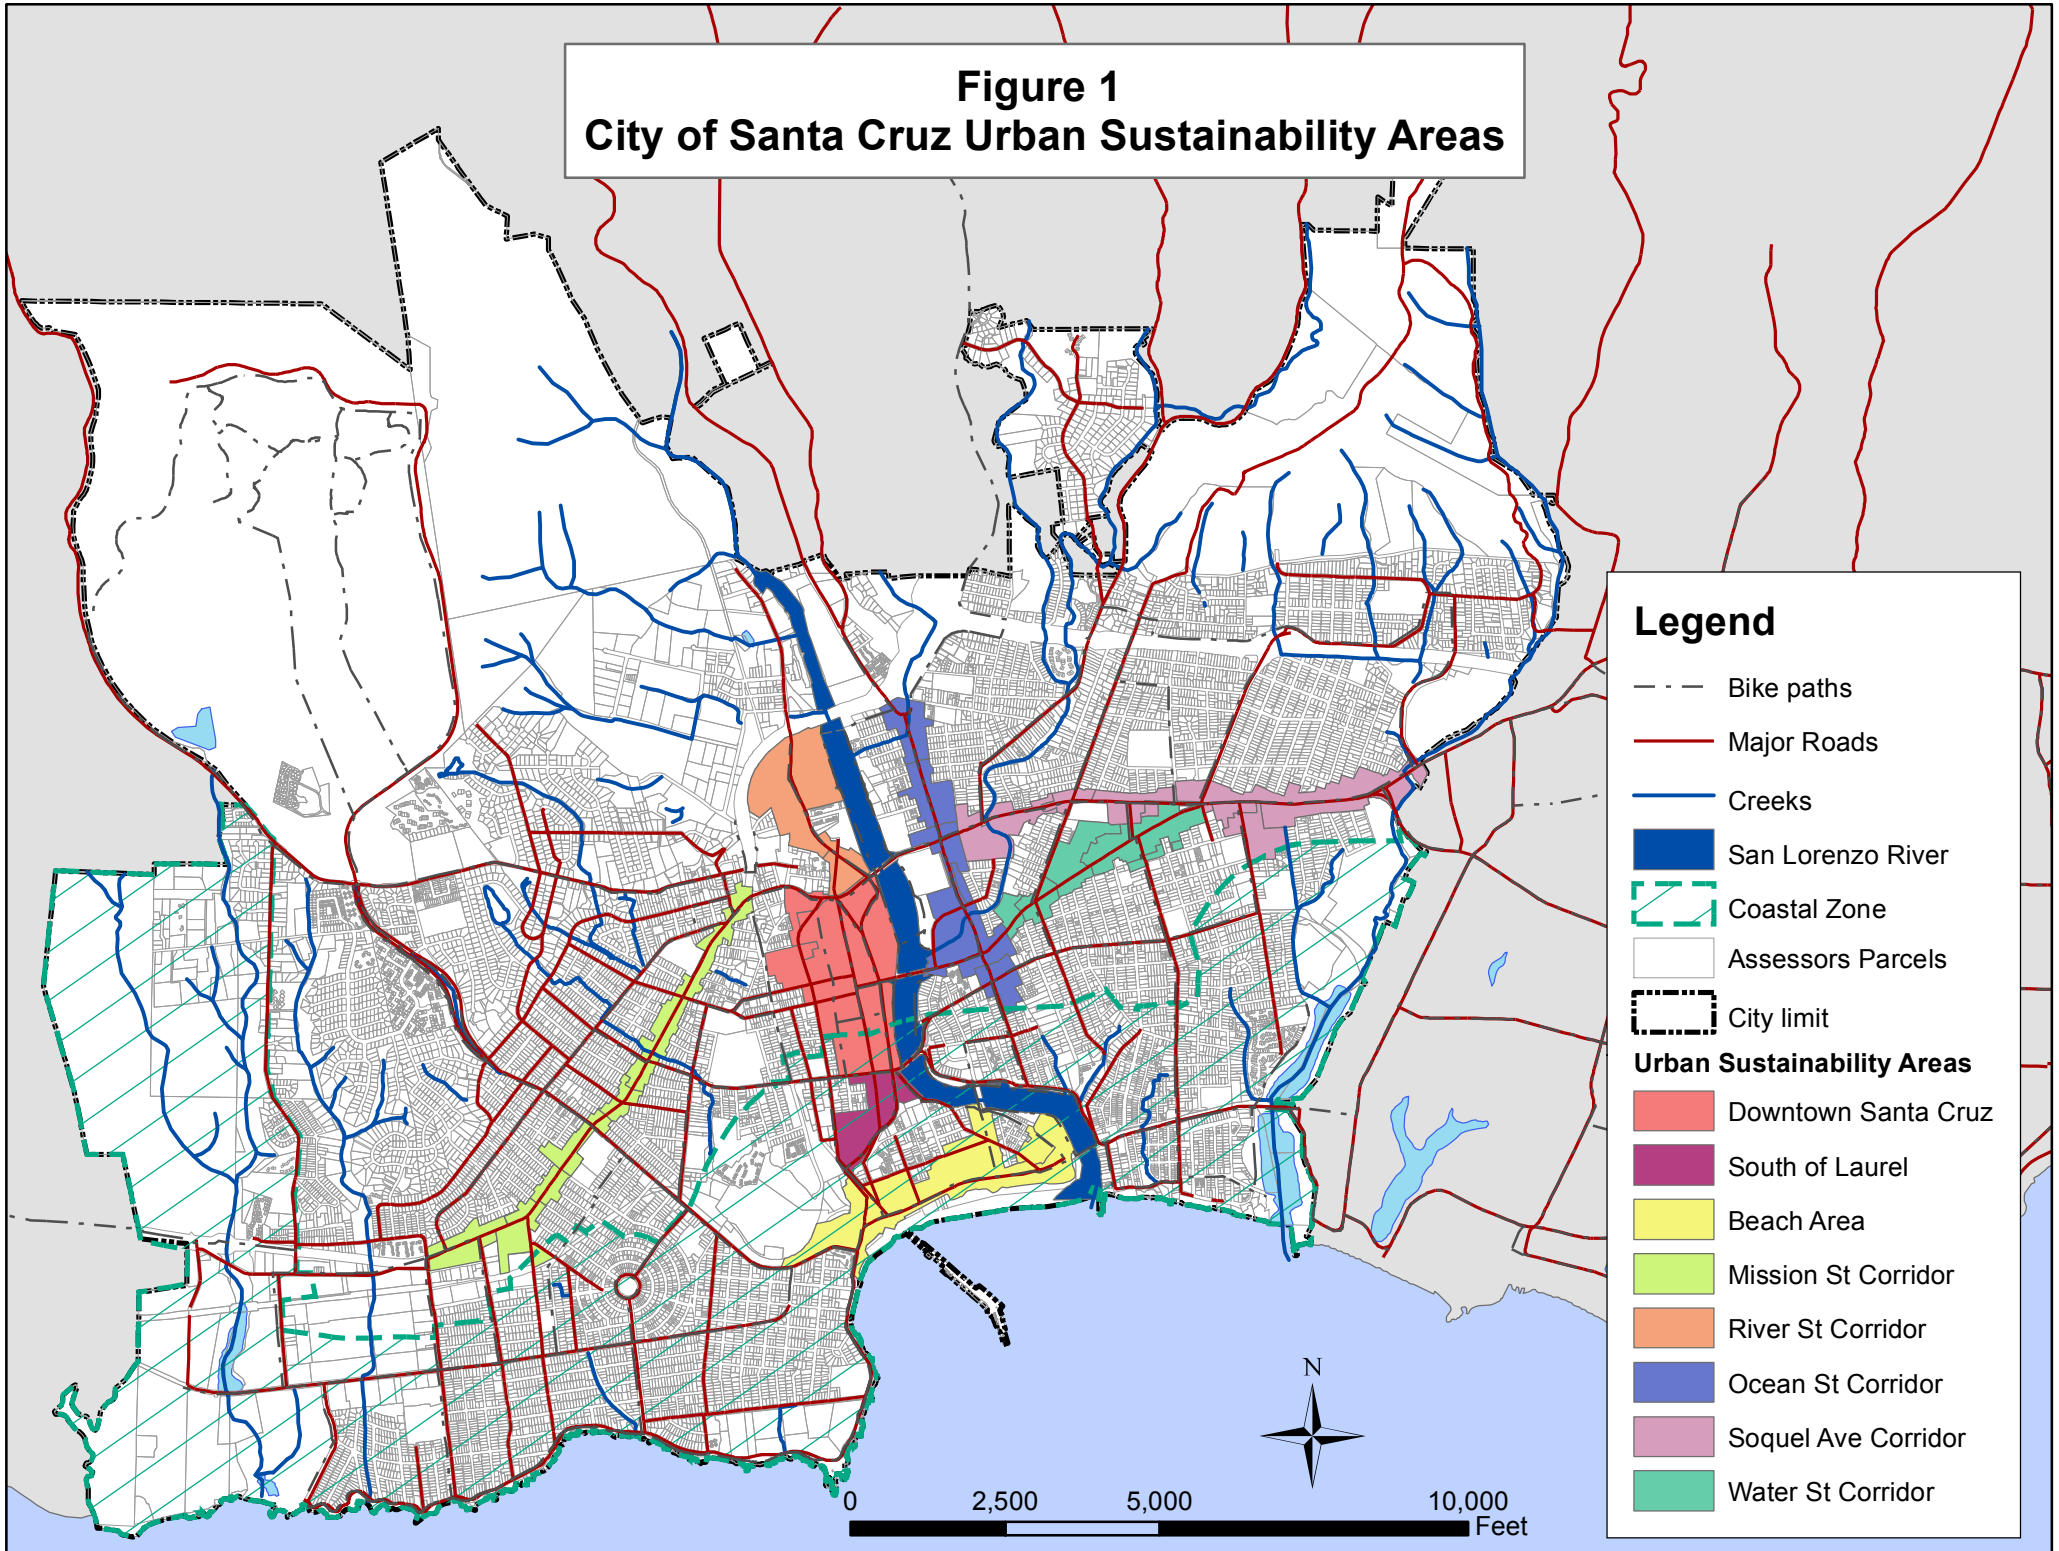

Figure 1
City of Santa Cruz Urban Sustainability Areas

Legend

- Bike paths
- Major Roads
- Creeks
- San Lorenzo River
- Coastal Zone
- Assessors Parcels
- City limit

Urban Sustainability Areas

- Downtown Santa Cruz
- South of Laurel
- Beach Area
- Mission St Corridor
- River St Corridor
- Ocean St Corridor
- Soquel Ave Corridor
- Water St Corridor