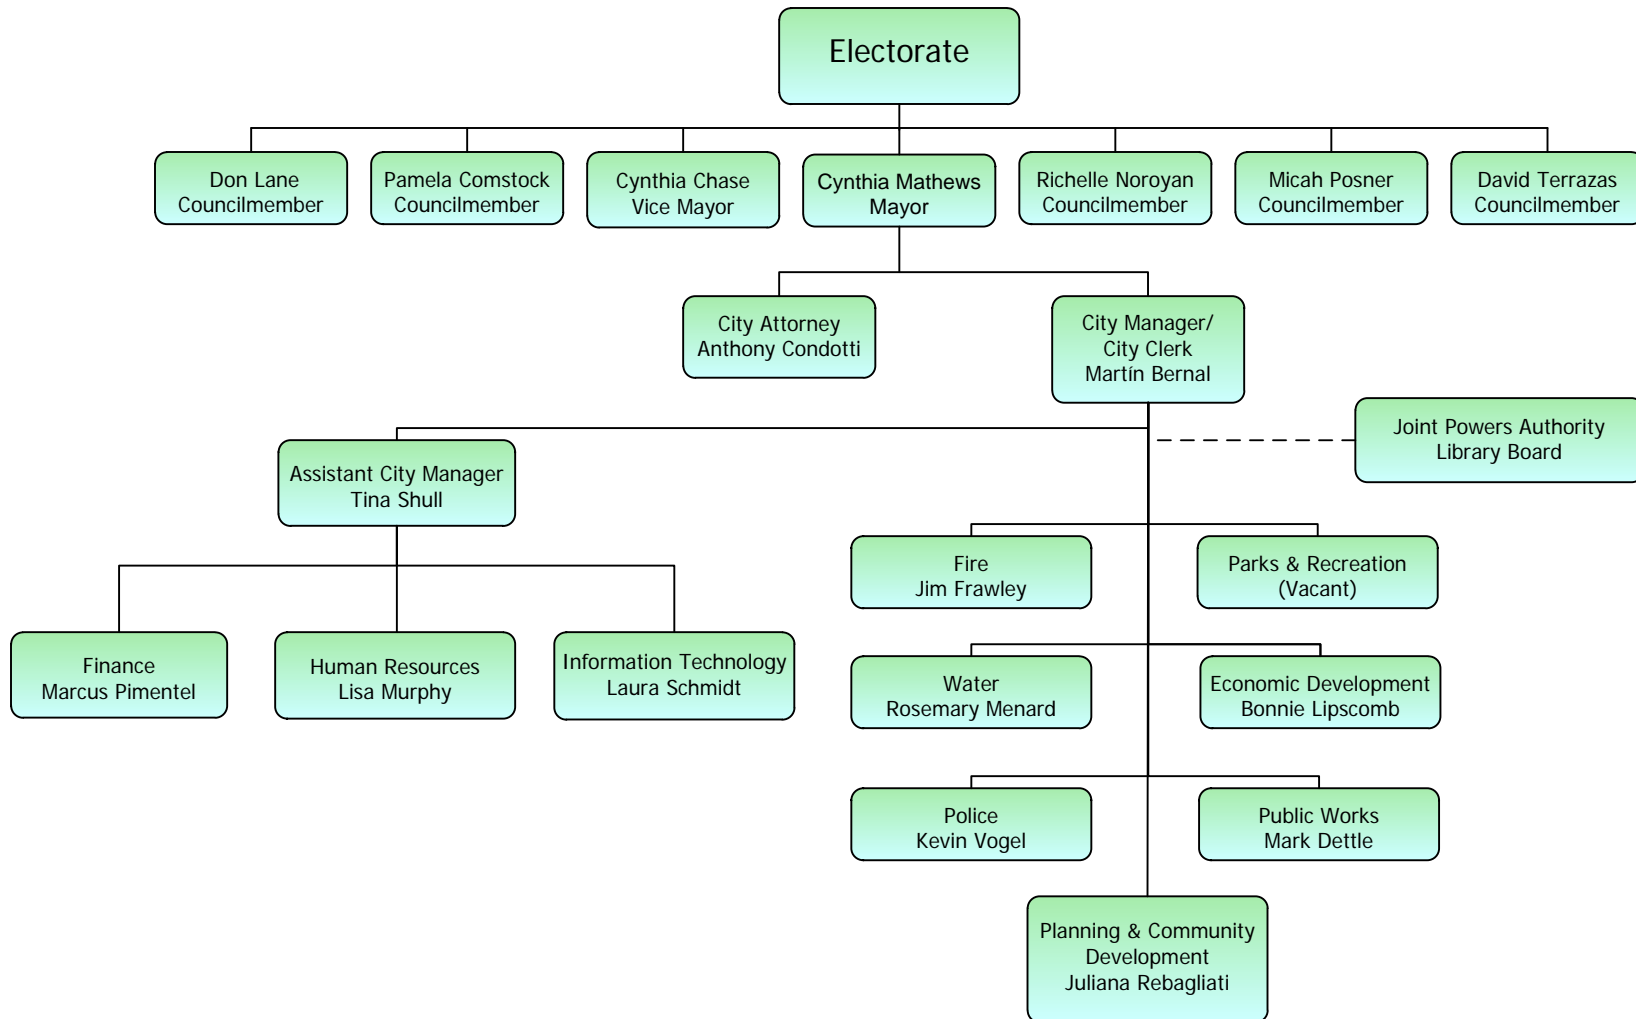

# **Adopted ANNUAL BUDGET**

**Fiscal Year 2017**  
July 1, 2016 – June 30, 2017

**Mayor Cynthia Mathews**

**Vice Mayor Cynthia Chase  
Councilmember Don Lane  
Councilmember Micah Posner**

**Councilmember Pamela Comstock  
Councilmember Richelle Noroyan  
Councilmember David Terrazas**

**Martín Bernal  
City Manager**

# City of Santa Cruz Organization Chart