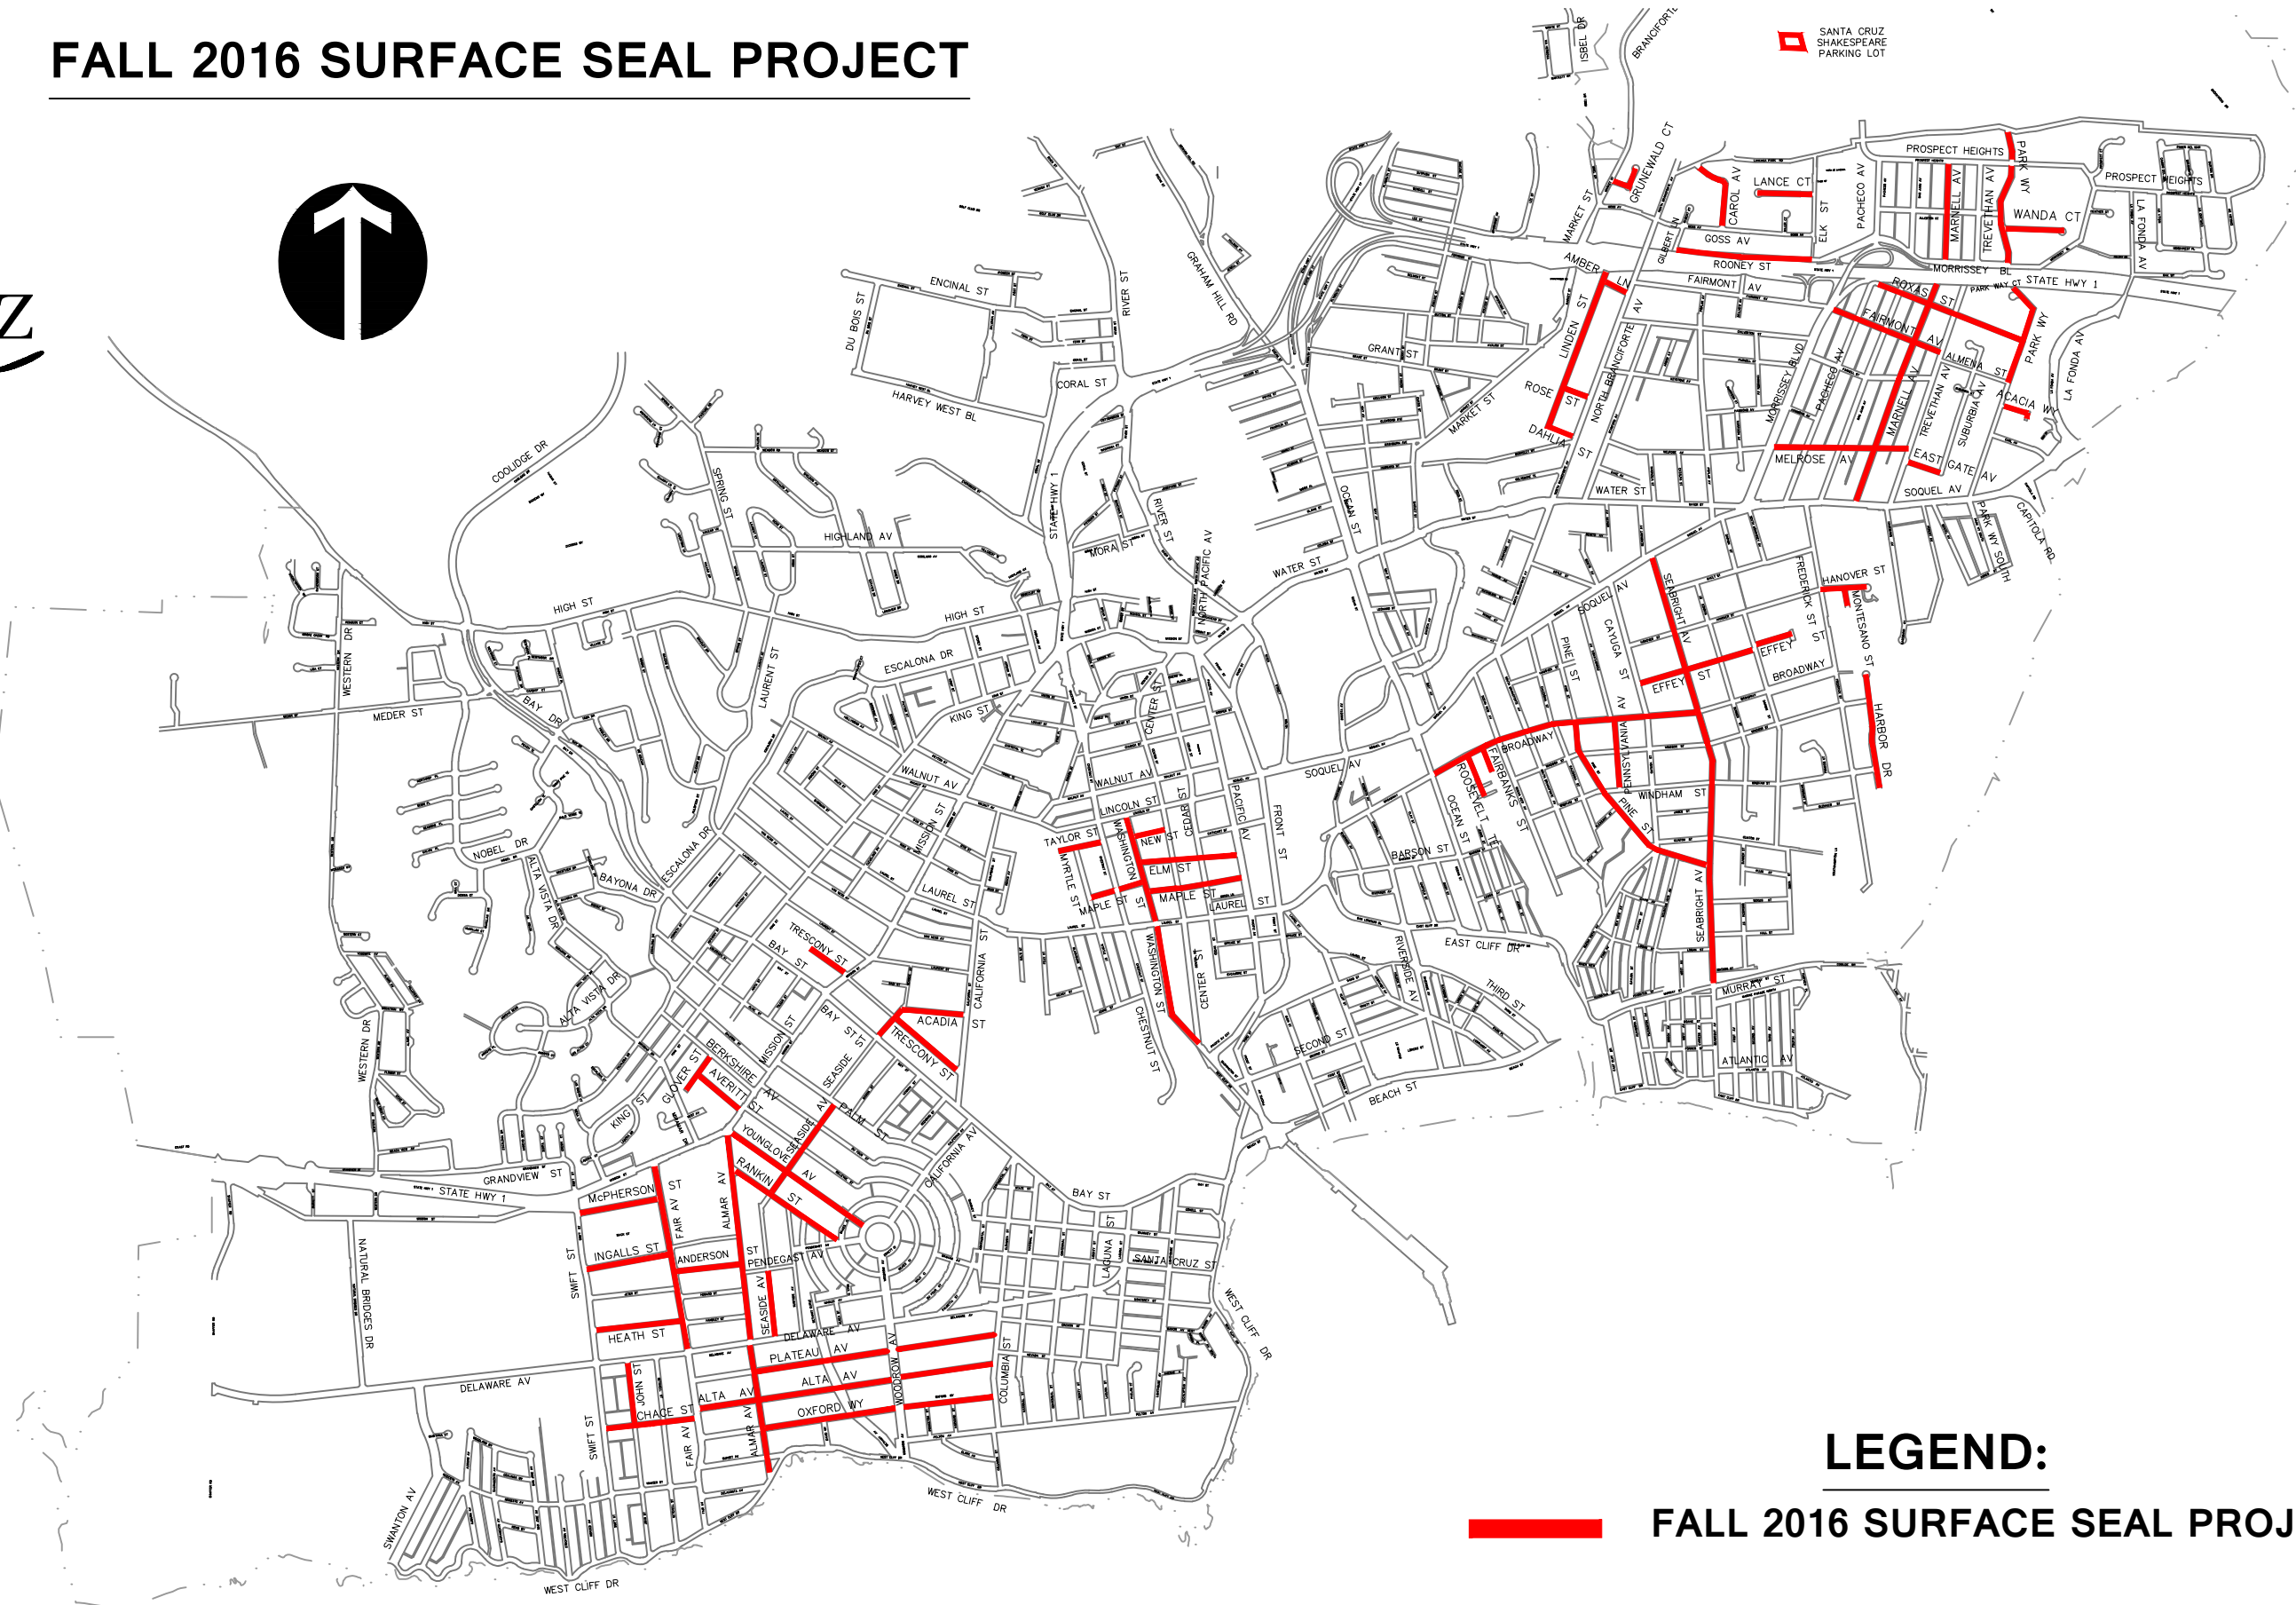

FALL 2016 SURFACE SEAL PROJECT

 SANTA CRUZ SHAKESPEARE PARKING LOT

LEGEND:

FALL 2016 SURFACE SEAL PROJECT